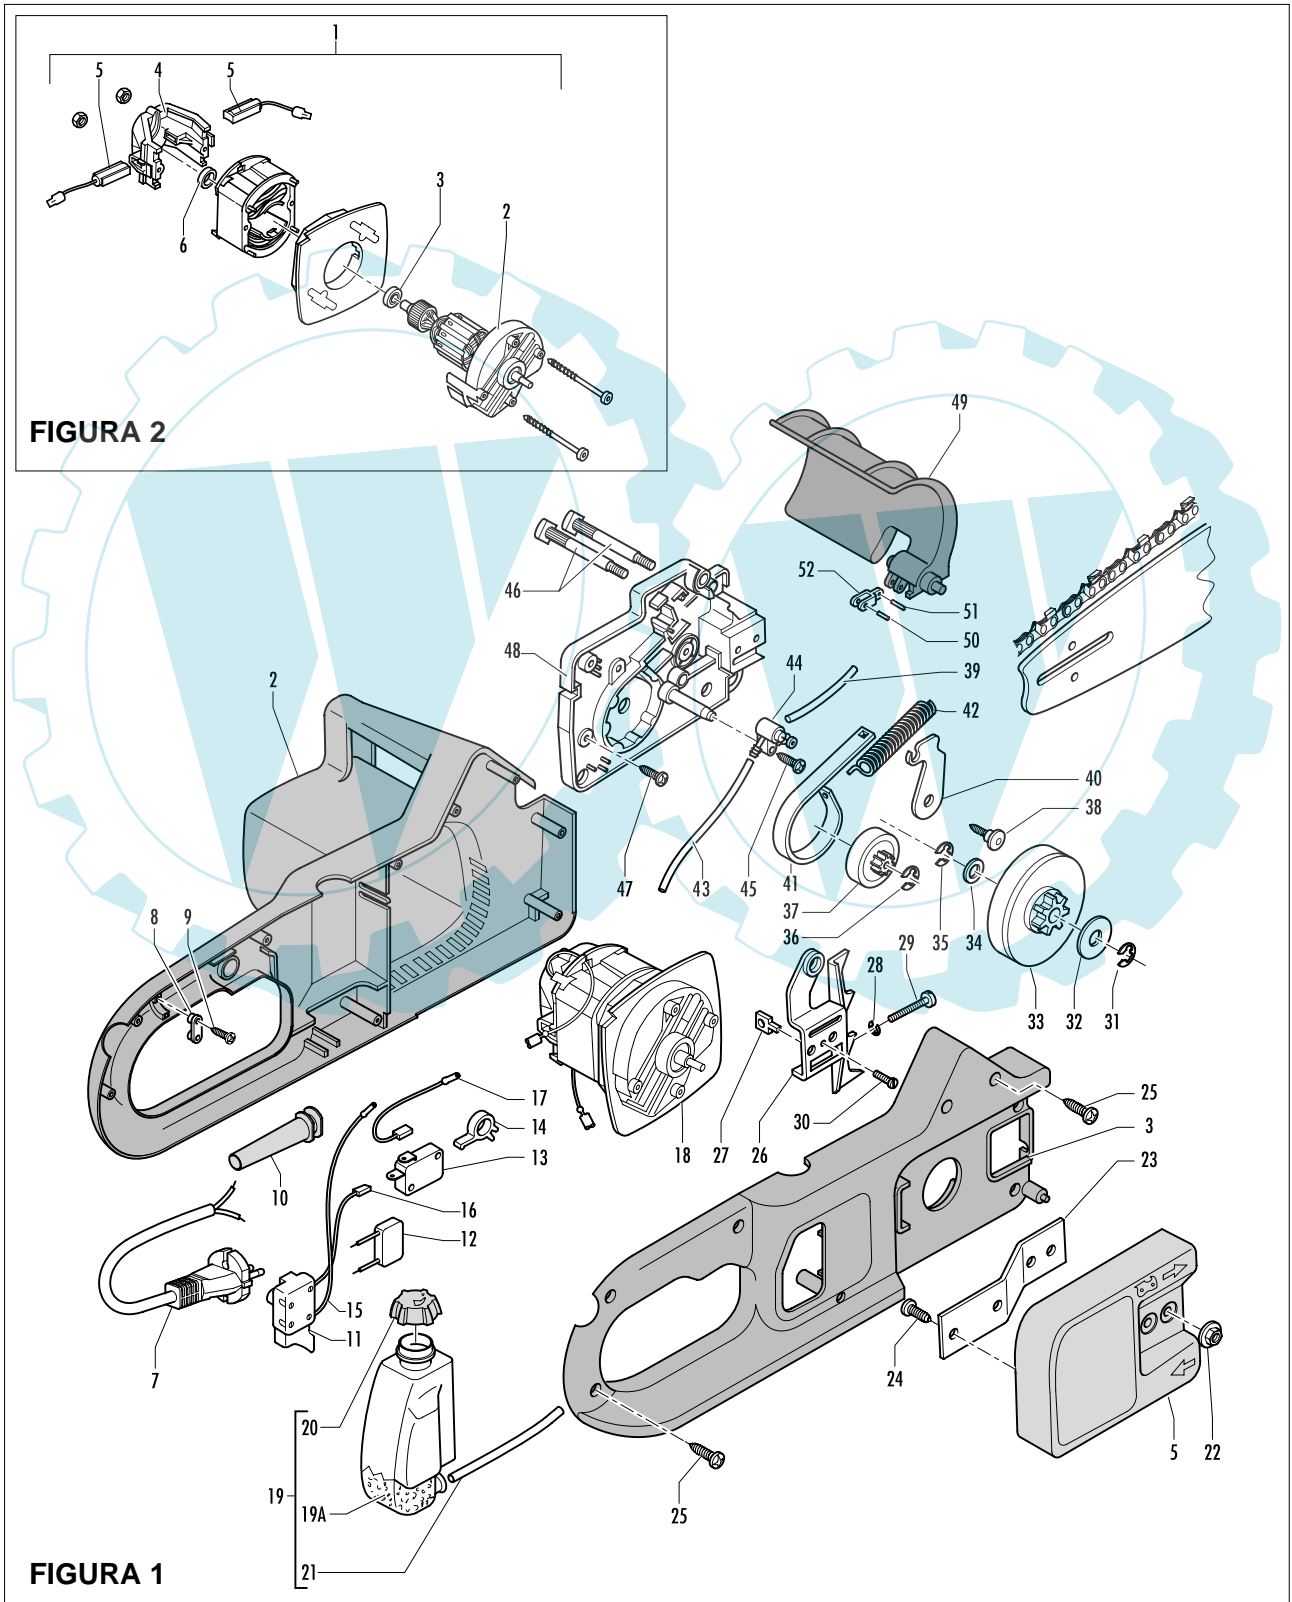

brand	McCULLOCH

date	MAR/03	SHEET 1/2

Model	Prefix
ELECTRAMAC 316 + GILET	01

Product number
953900287